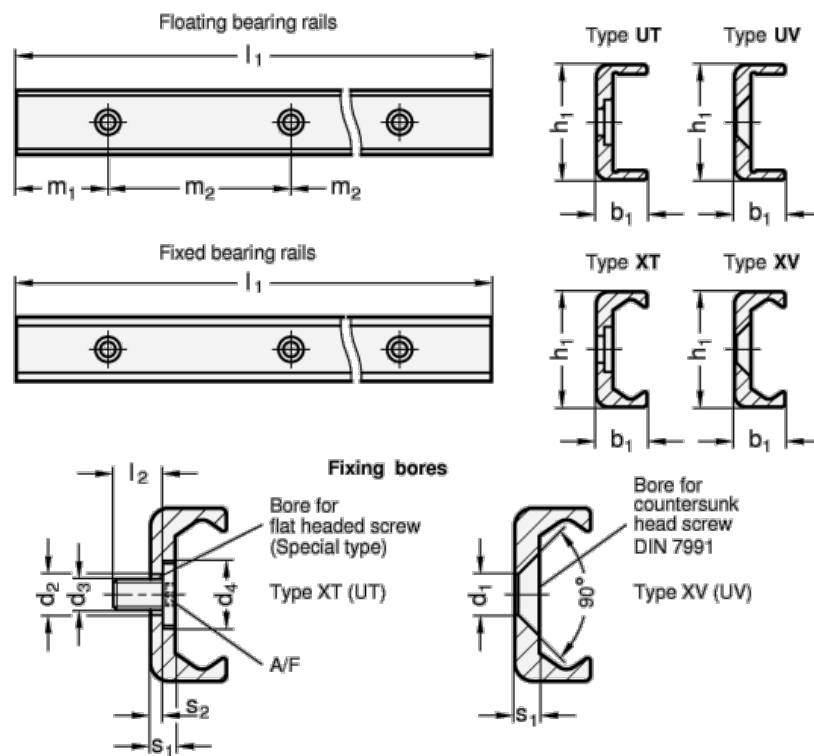

Article number: 20242218120040UV

Description: E+G Compact Profile GN 2422-18-1200-40

Measures

A/F =	L2 =	=
b1 = 8.3	m1 = 40	=
d1 = 4.5	m2 = 80	=
d2 =	s1 = 2.8	=
d3 =	s2 =	=
d4 =	Weight in (g) = 660	=
h1 = 18		
L1 = 1200		